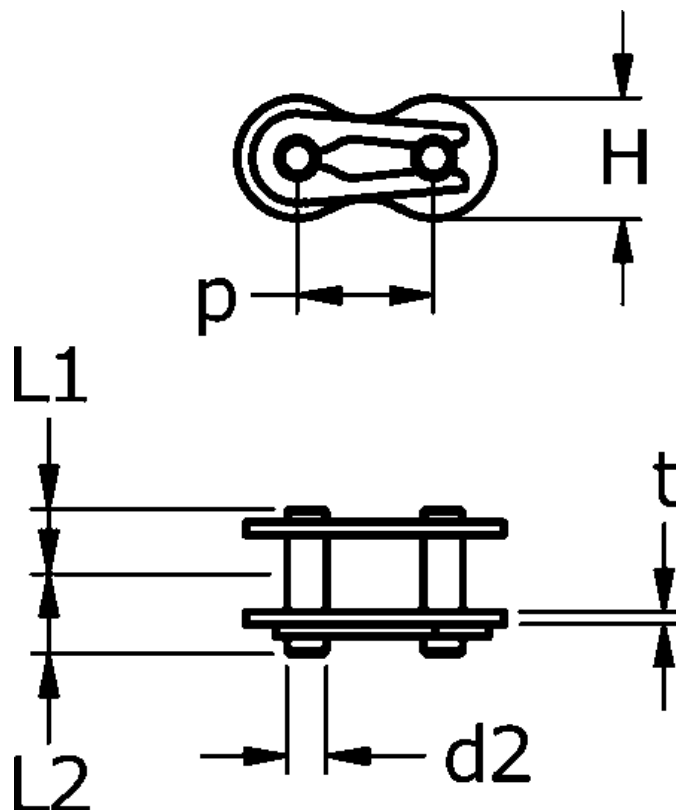

Article number: 6100110081

Description: Connecting link 1 simplex 16B-1

Measures

Breaking power = 32000

C = 36.1

d = 8.28

D = -

For chain size = 1

For chain type = 16 B-1

L1 = 17.75

L2 = 19.95

P = 25,4

W = -